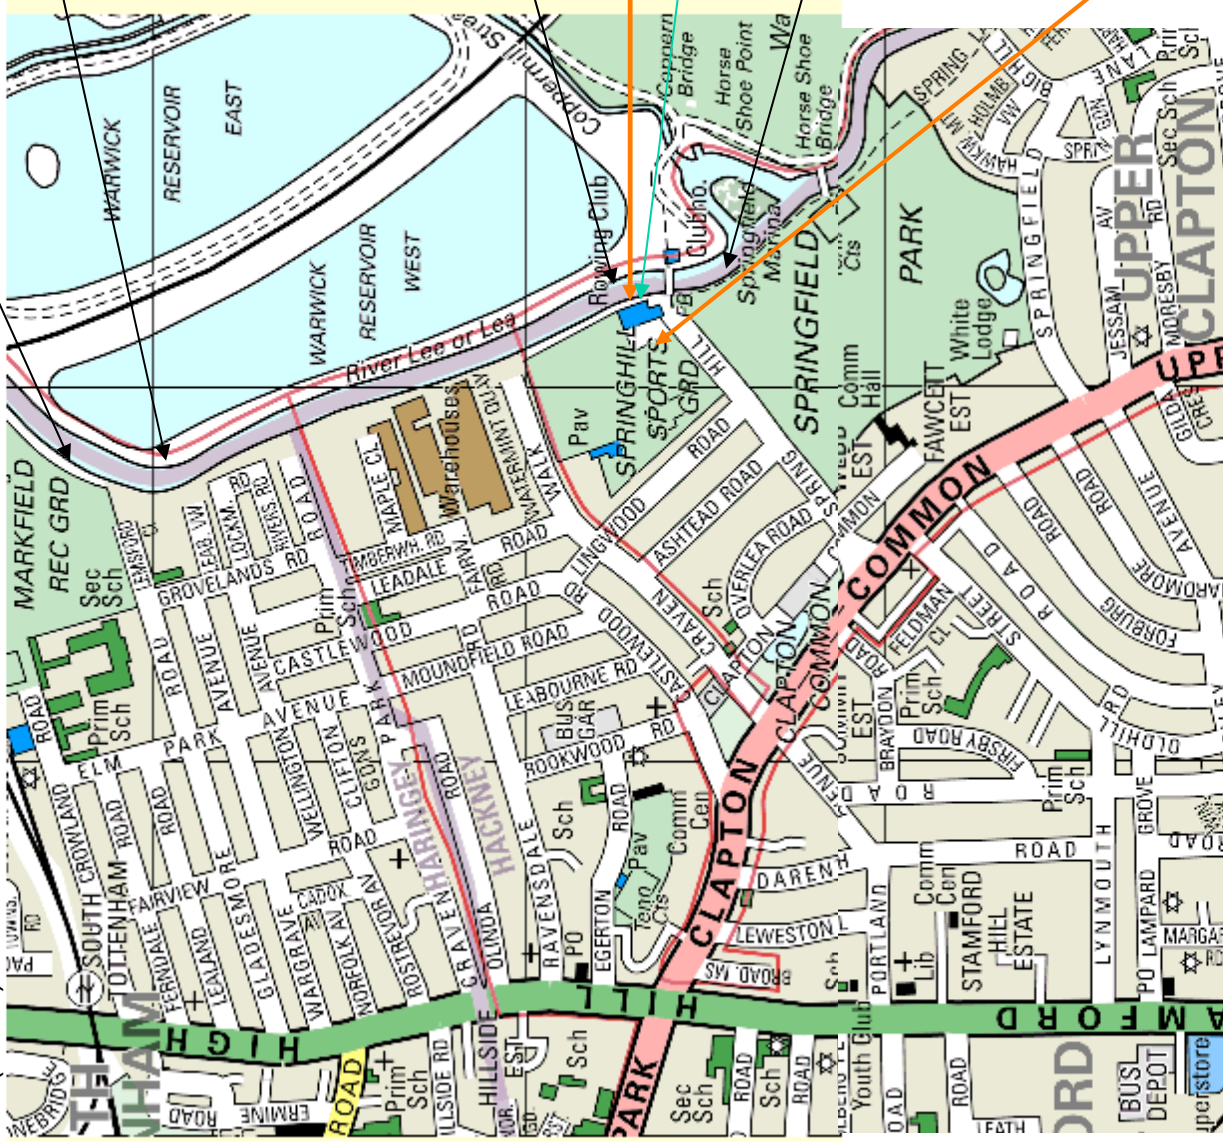

Lea Rowing Club

A10
(North)

START

600Metres

FINISH

Club House

First Aid

**Finish/Division
assembly
Marshalling
Area**